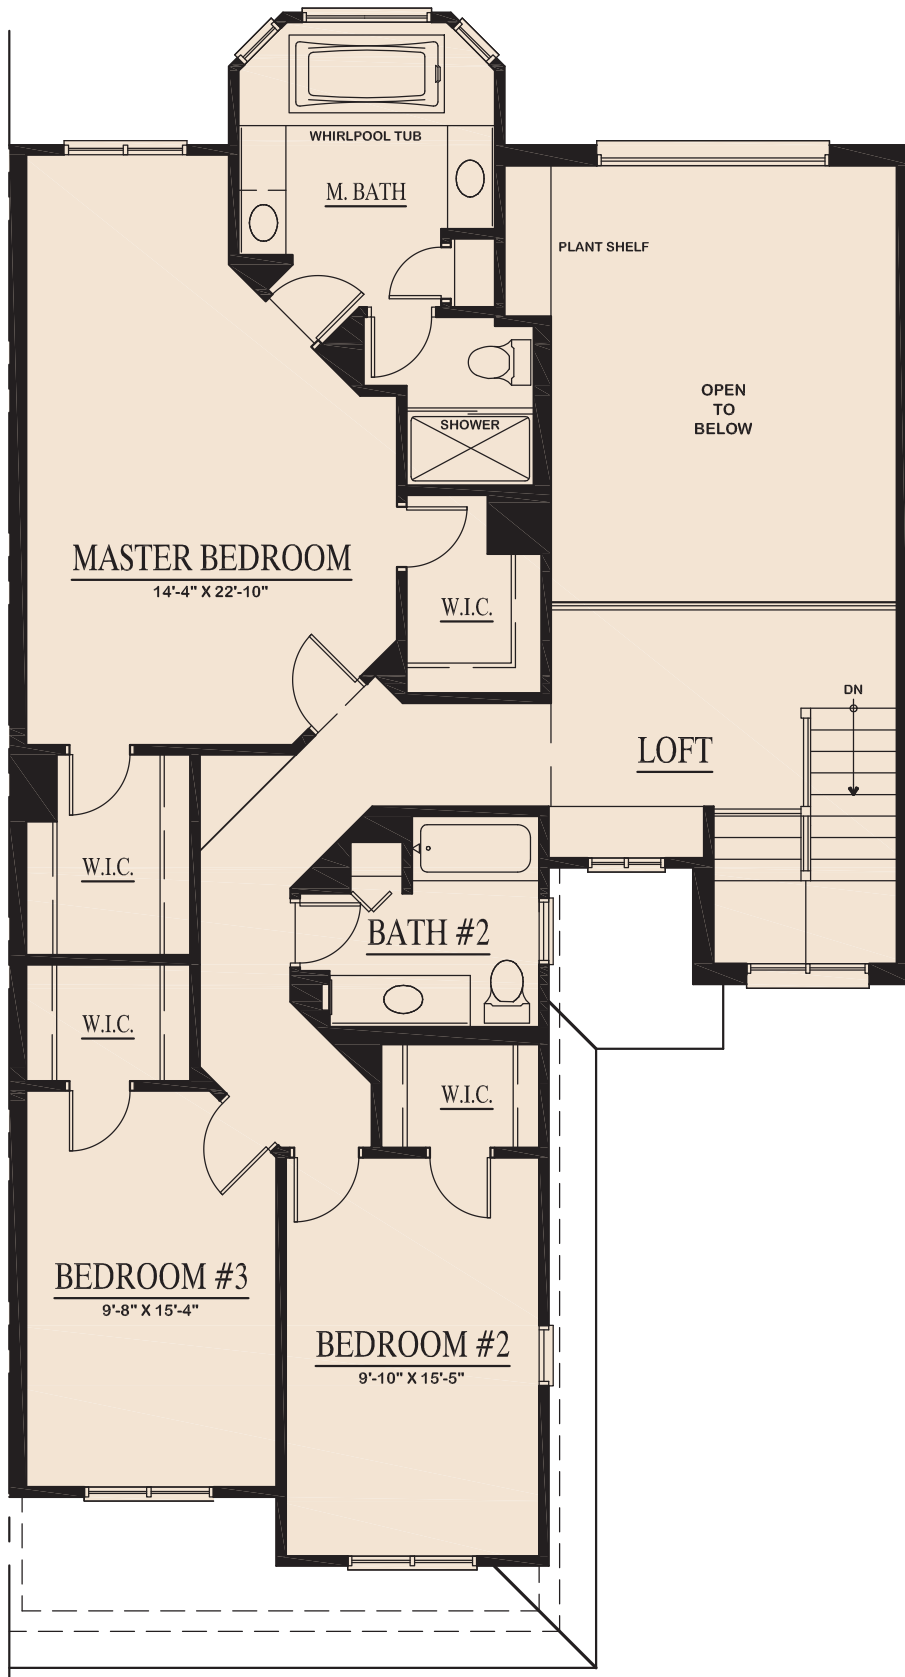

UNIT C ~ SUMMERFELD
FIRST FLOOR PLAN

(INSIDE)

2486 SF.

**UNIT C ~ SUMMERFELD
SECOND FLOOR PLAN**

(INSIDE)

2486 SF.