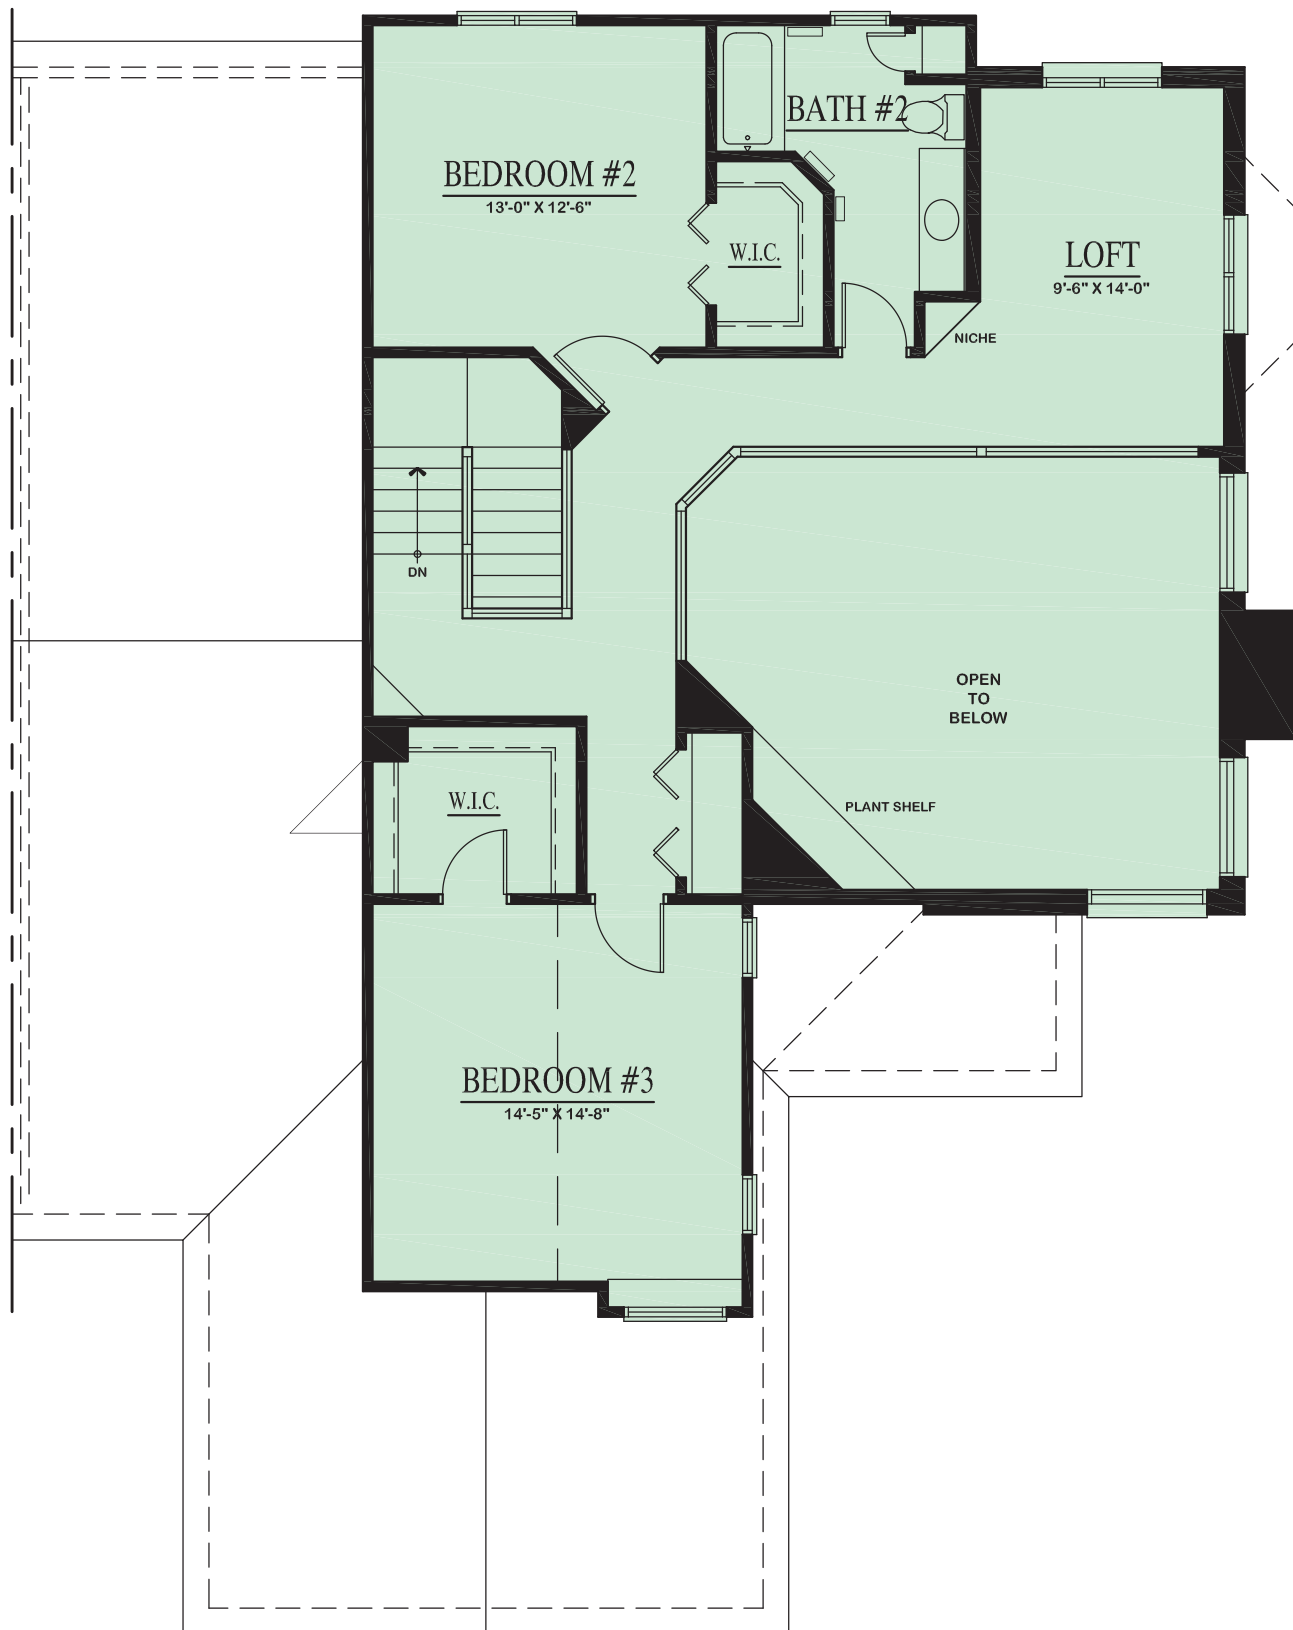

UNIT B ~ LAURELHURST
FIRST FLOOR PLAN

(OUTSIDE)

2791 SF.

UNIT B ~ LAURELHURST
SECOND FLOOR PLAN

(OUTSIDE)

2791 SF.